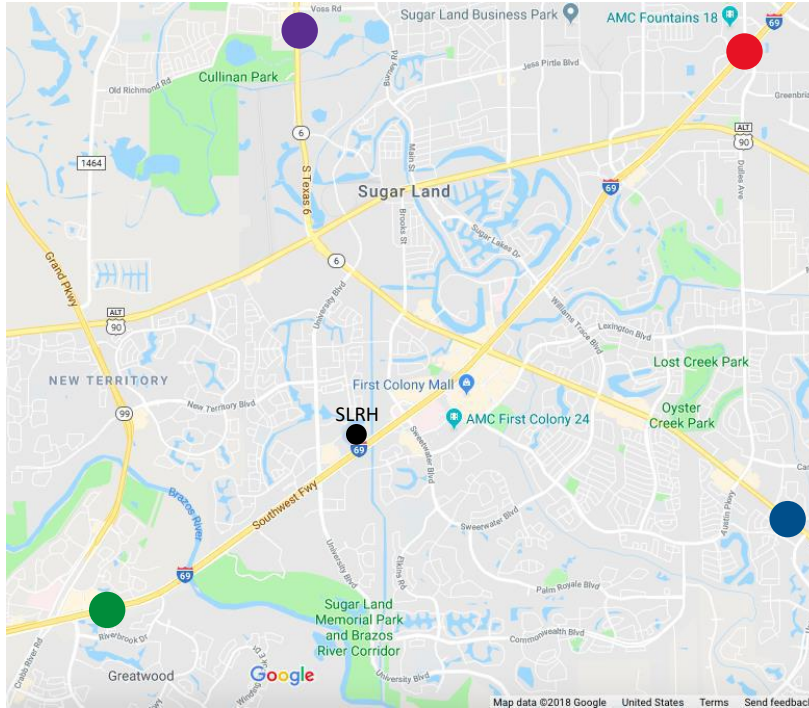

## Directions to Sugar Land Rehab Hospital

7622 Branford Place Sugar Land, TX 77479

### From U.S. 59 South (Proper Houston)

- Take the exit towards University Blvd
- Turn right onto Wescott Ave
- Turn right onto Branford Pl
- Destination will be on the right past the parking garage.

### From U.S. 59 North (Greatwood)

- Take the exit toward University Blvd
- Turn left onto University Blvd
- Turn right onto Wescott Ave
- Turn right onto Branford Pl
- Destination will be on the right

### HWY 6 South (Coming from Missouri City or First Colony Area)

- Continue on HWY 6 Until U.S. 59
- Turn left onto U.S. 59 South
- Take the exit towards University Blvd
- Turn right onto Wallingford Ave
- Turn right onto Wescott Ave
- Turn right onto Branford Pl
- Destination will be on the right